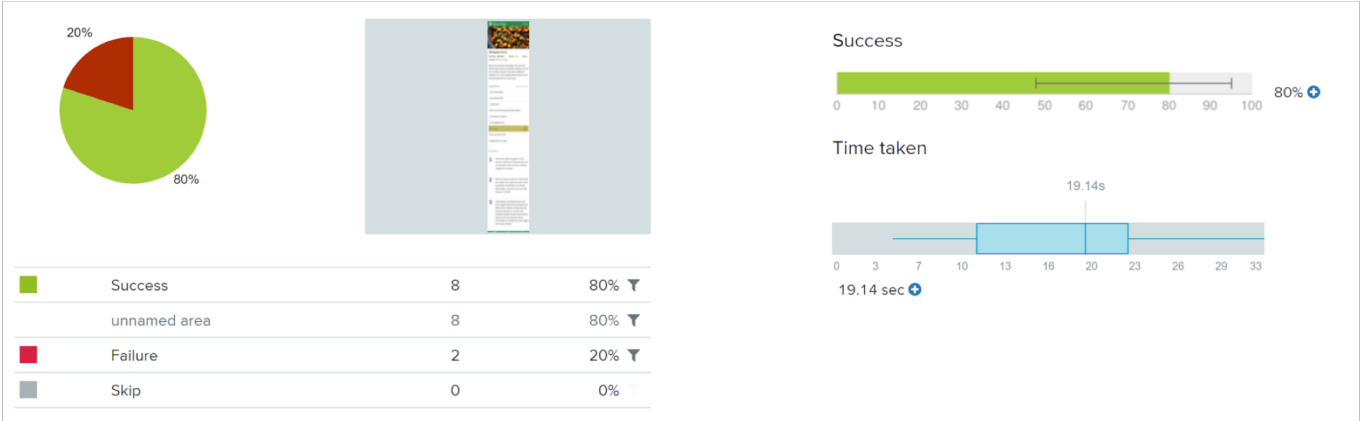

# Heat Maps Results

## Scenario 1

You are making a Chickpea Curry for dinner and you are interested in minimizing its ecological impacts. Find a Chickpea Curry recipe and modify its ingredients to reduce your personal carbon footprint.

## Result

## Takeaways

Modify the alert color to be more red to catch the user's eye and convey a sense of urgency in a more familiar way.