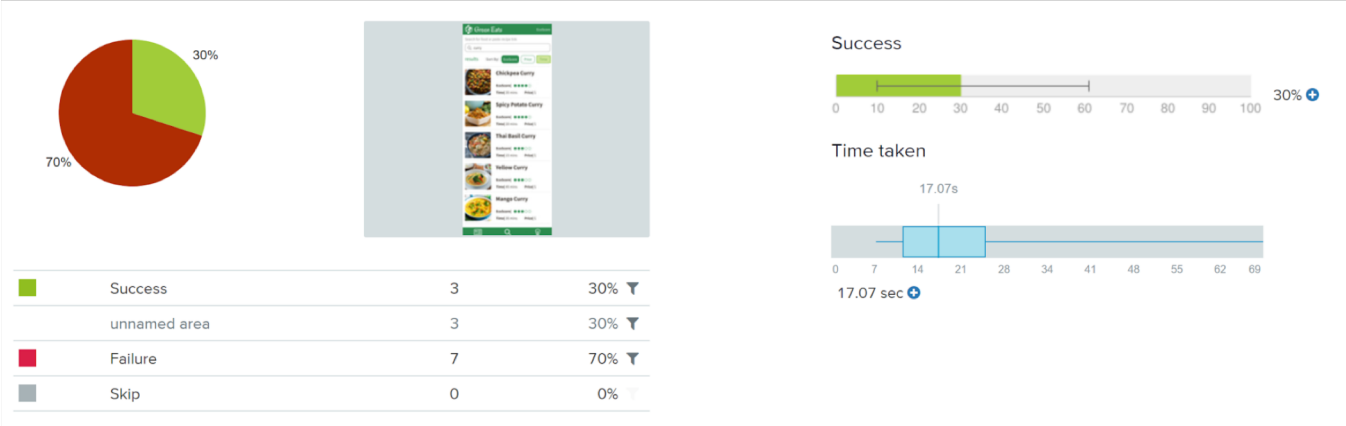

Heat Maps Results

Scenario 2

You slept in and have less time to prepare lunch for the day. Having watched Food Inc. the night before, you want make a sustainable meal. Show me how you would go about finding recipes that meet your needs. interested in minimizing its ecological impacts.

Result

Takeaways

Scenario was poorly worded motivating people to click search rather than utilize the sorting feature. Of the people who used the sorting features, most clicked on the correct button. No modifications needed.