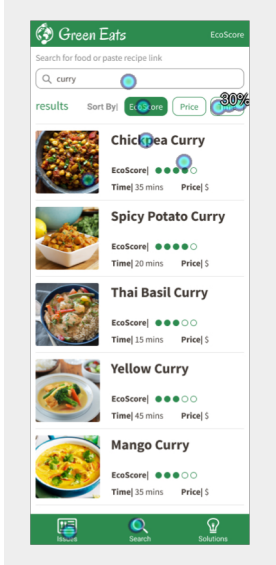

Heat Maps Results

Scenario 2

You slept in and have less time to prepare lunch for the day. Having watched Food Inc. the night before, you want make a sustainable meal. Show me how you would go about finding recipes that meet your needs. interested in minimizing its ecological impacts.

Result

Takeaways

Scenario was poorly worded motivating people to click search rather than utilize the sorting feature. Of the people who used the sorting features, most clicked on the correct button. No modifications needed.